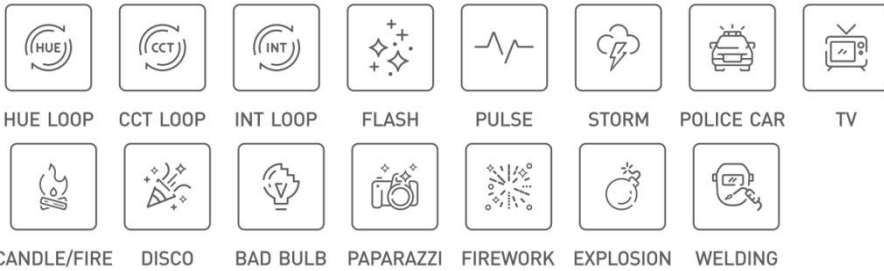

PavoTube II 6XR

LED RGBWW Pixel Tube Light

Shipping availability: April, 2025

Consumer launch: April 2, 8PM (UTC+8) 2025

► Features

- Wide CCT range of **2700K-12000K**, **G/M±150** adjustment
- **Compact and lightweight**
PavoTube II 6XR weighs only 0.27kg/0.60lb
- **Built-in battery** provides portable power, supports **PD3.0 fast charging** via the USB-C port
- **Magnetic design and 1/4"-20 mount** on both end caps for convenient setup
- **Versatile lighting modes:** CCT, HSI, Gel, Effect, and Pixel Effect
- **Multiple gels:** 230 gels each from LEE and ROSCO
- **15 built-in effects**

► 10 pixel effects

Hue Loop, CCT Loop, Int Loop, Multi-color, Fade, *Process, Scroll, *Fire, Rainbow, *Driving (*not available via on-board control)

► 4 control methods

- **Firmware updatable** via the USB-C port or NANLINK APP